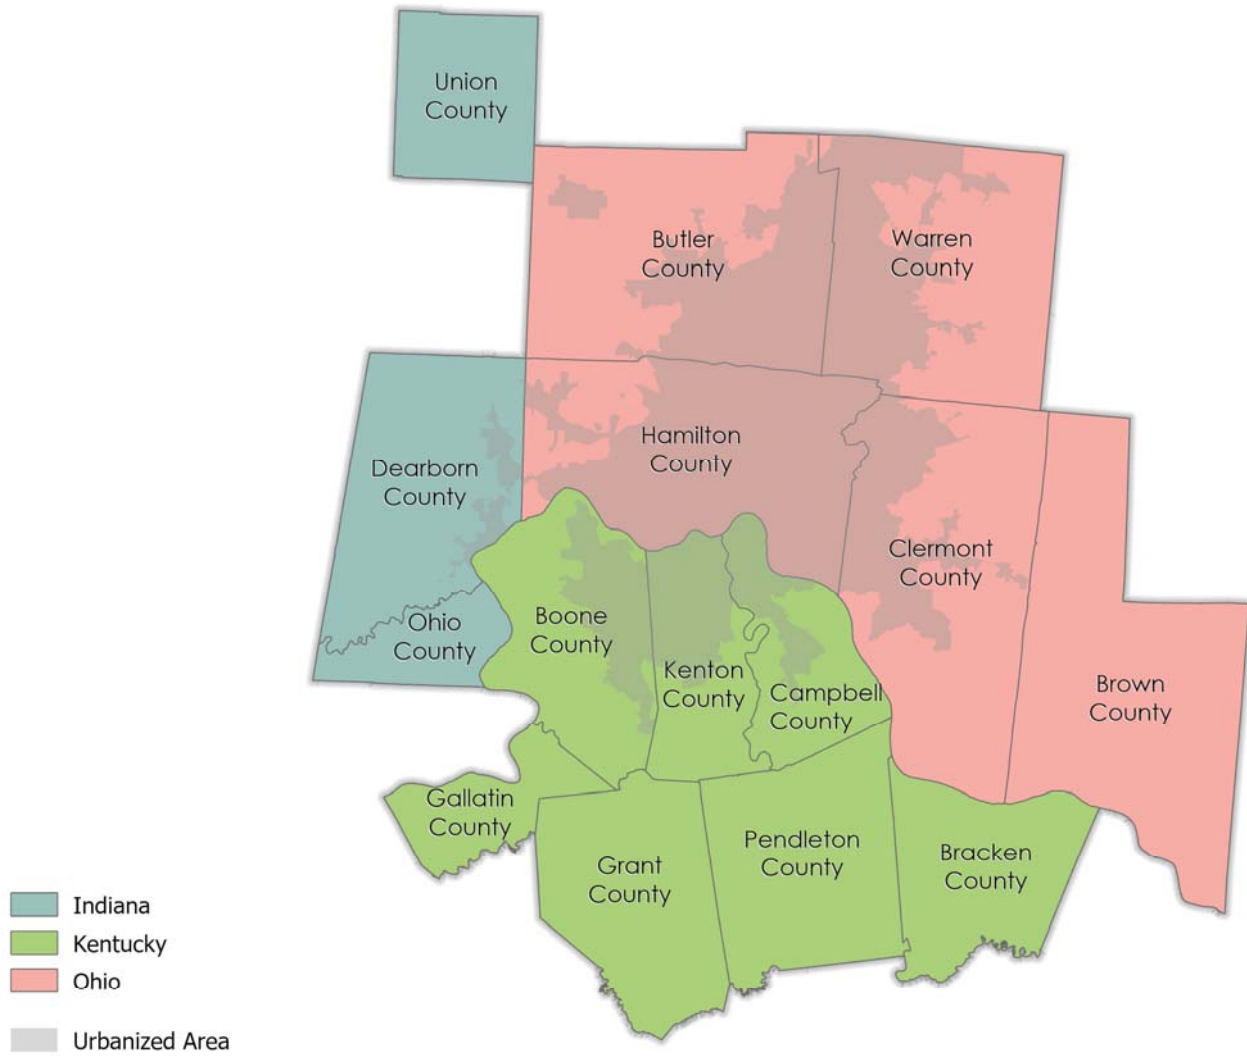

Census Data and the 2020 Census

January 7, 2020

Brandon Rudd

Senior Planner/Demographer

www.oki.org

[f /okiregional](https://www.facebook.com/okiregional)

[t /okircog](https://www.tumblr.com/okircog)

Census Data Rundown

- Population Estimates Program (PEP)
- American Community Survey (ACS)
- Decennial Census

Population Estimates Program (PEP)

- Annual Population Estimates
 - United States
 - States
 - Metropolitan Statistical Areas (MSAs)
 - Counties
 - Municipalities
- Components of Change
 - Births, Deaths, Migration

Different Data Sources

- Example:

Program	Hamilton County Population	Cincinnati Population
PEP (2018)	816,684	302,605
ACS 1-YEAR (2018)	816,684	302,615
ACS 5-YEAR (2014-2018)	812,037	300,357

American Community Survey (ACS)

Indiana