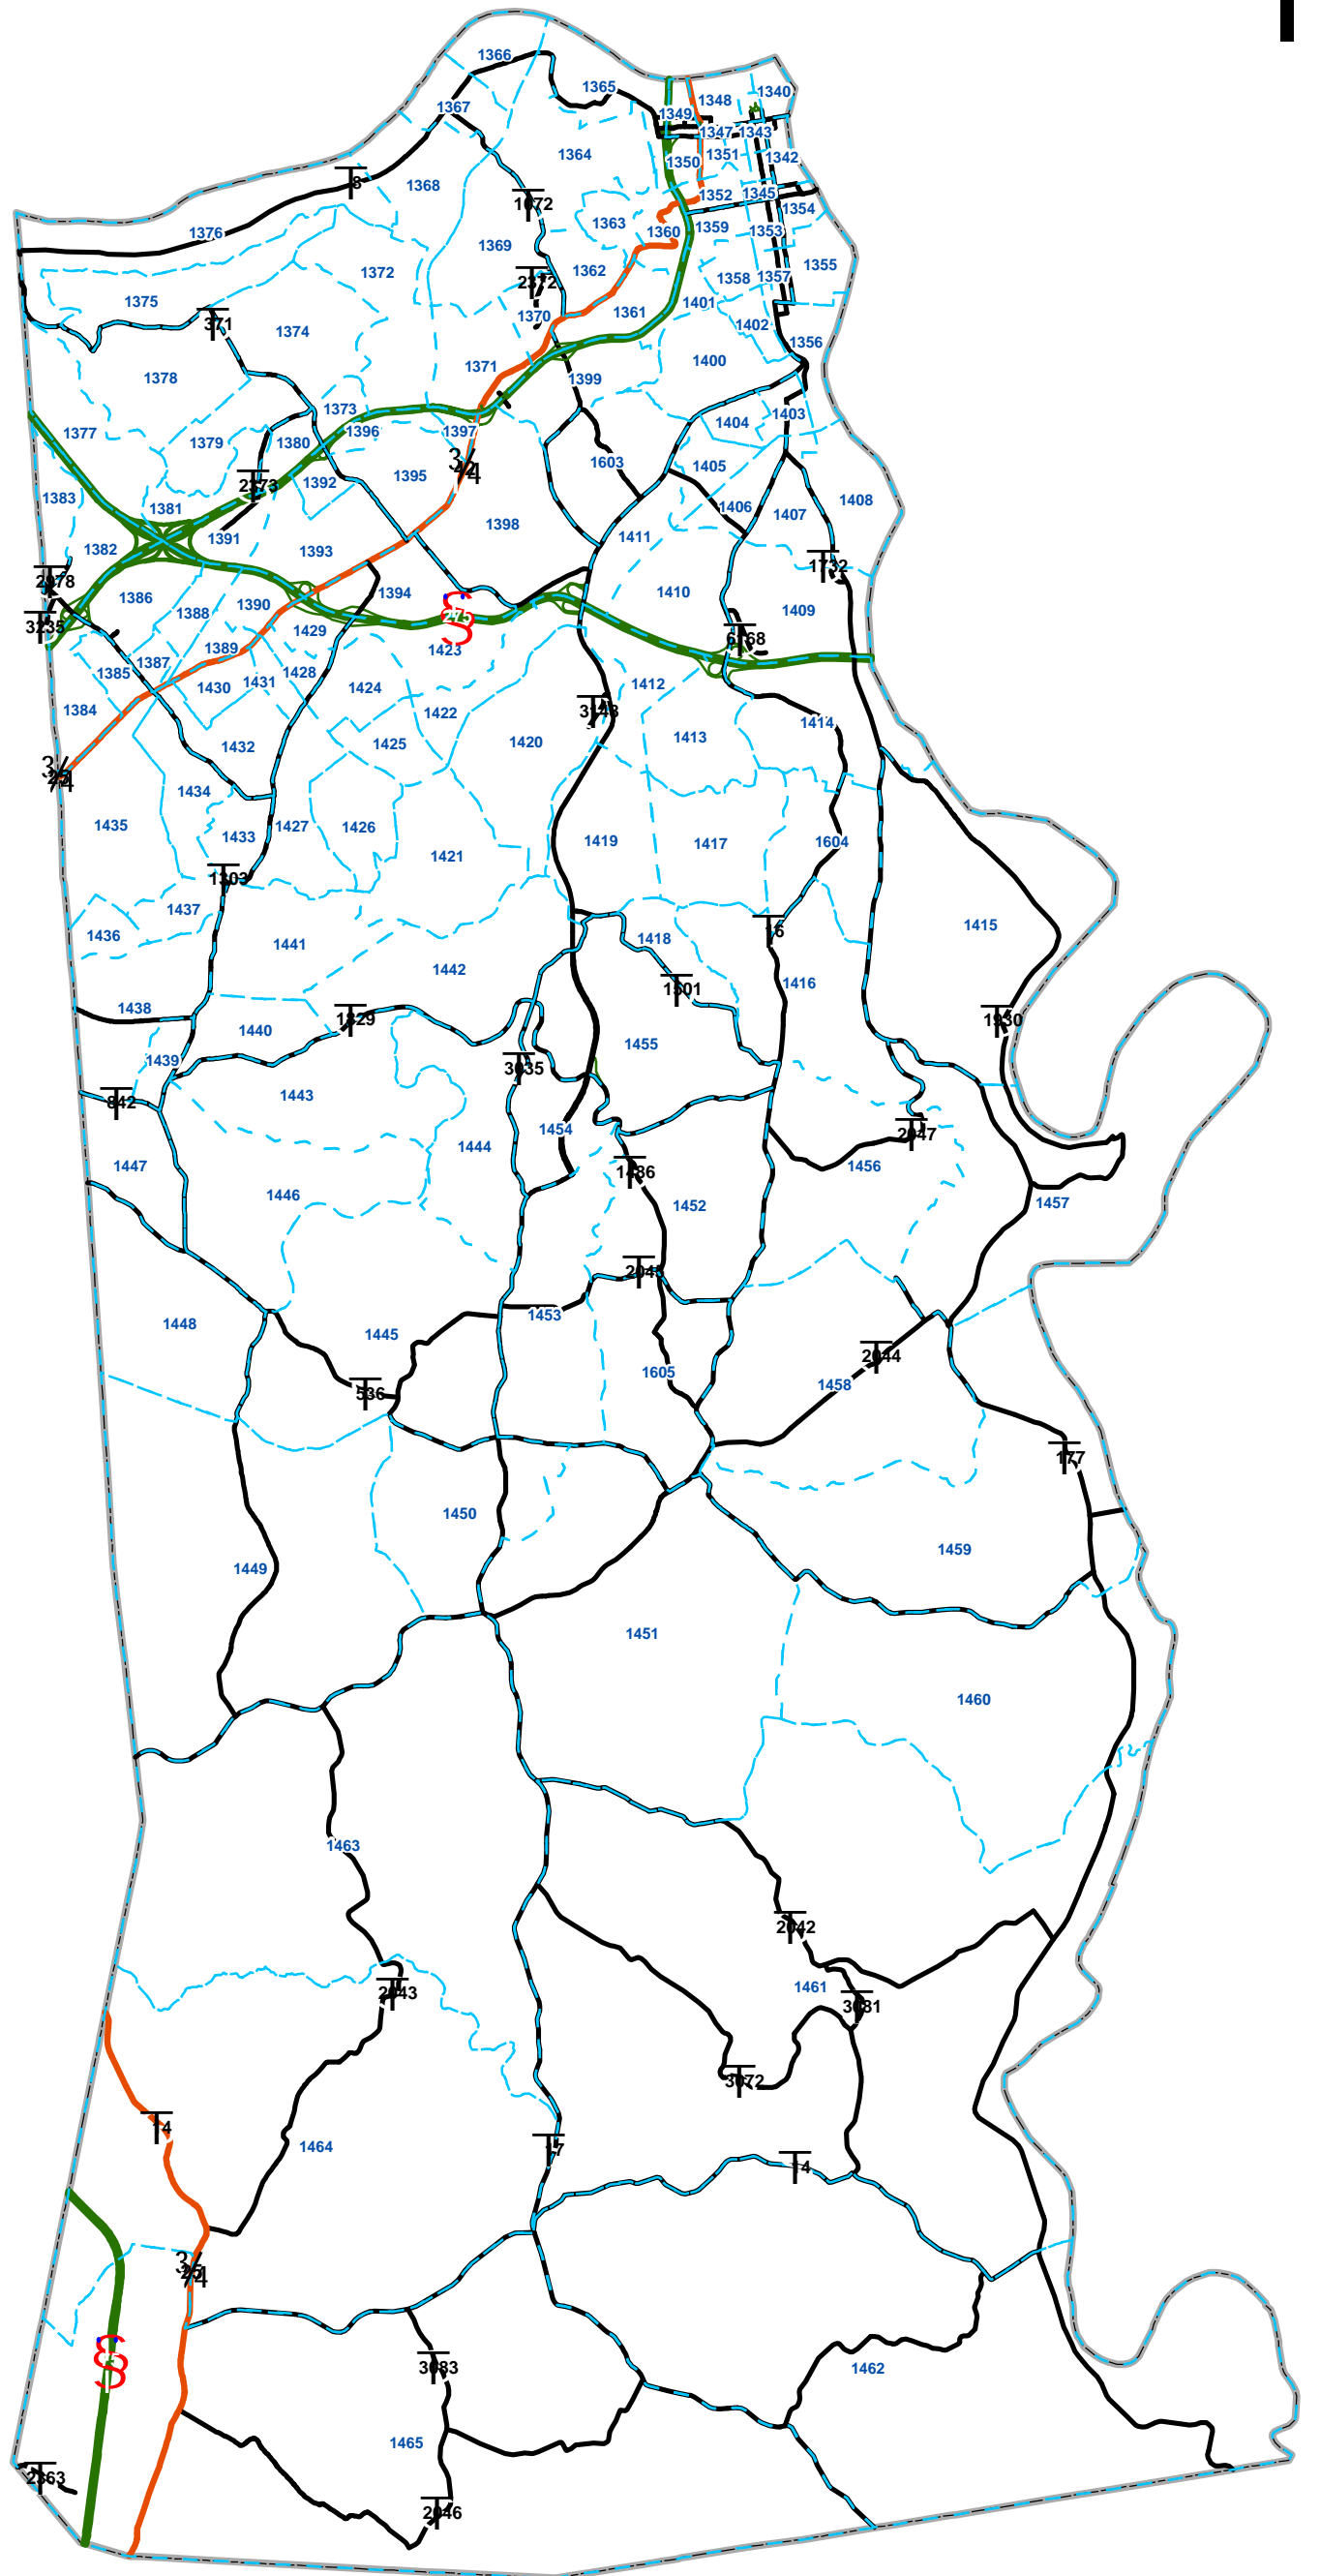

Traffic Analysis Zones

Kenton County, KY

Legend

-  County Boundary
-  Traffic Analysis Zones
- Street Centerlines**
 -  1 Interstate
 -  2 US Highway
 -  3 State Route
 -  7 Interstate Ramp
 -  6 Ramp